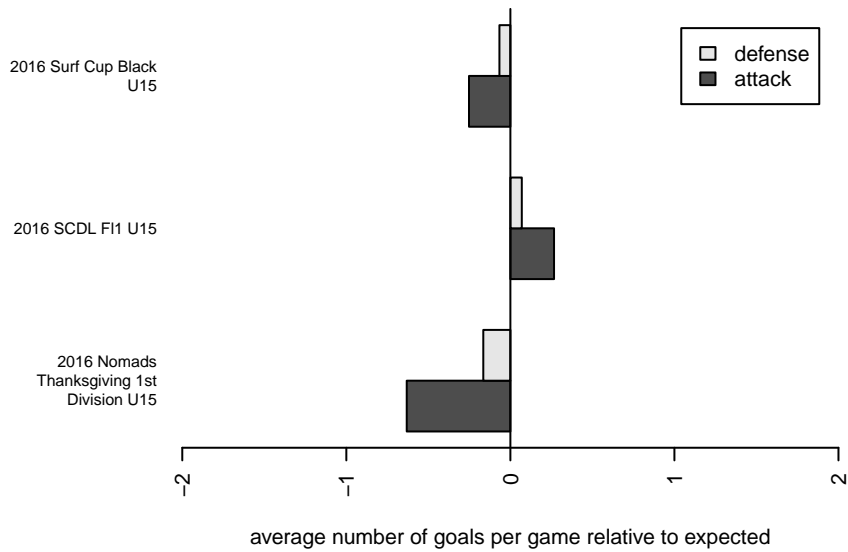

San Diego Surf SC Academy Select B02

San Diego SC
 San Diego, CAS
 B02 total strength=1560
 attack=17.79 defense=10.93
 fall league = SCDL FI1 U15
 notes= Aguilar 2015

alt names used:
 SD SURF ACADEMY SELECT 2002 (CAS)
 SD Surf Academy Boys Select 2002
 San Diego Surf Academy Boys Select 2002

Venues played:
 2016 Surf Cup Black U15
 2016 SCDL FI1 U15
 2016 Nomads Thanksgiving 1st Division U15

San Diego Surf SC Academy Select B02
 Dots are actual minus expected GF (blue circles) and GA (red triangles).
 Blue line is smoothed change in attack strength. Red is smoothed change in defense strength.

**attack and defense variance (black dot)
relative to other teams
and top 10 in region**

**attack and defense rating
relative to others at age
and all opponents in last 13 months**

**attack and defense rating
relative to others at age
and all opponents in last 13 months**

Performance relative to 13 month average

Performance relative to 13 month average

Distribution of opponents
 Red = Lose zone, Blue = Win zone, Green = Even
 Black line separates win/lose zones

lot. A=Neither has attack advantage, B=Opponent has both attack and defense advantage, C=Opponent has both attack and defense disadvantage, D=Both have