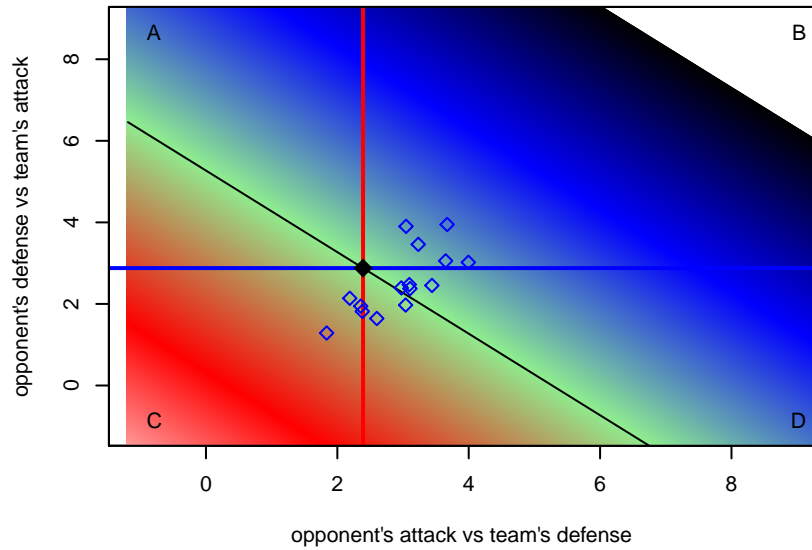

Venues played:
 2016 Surf Cup Black U15
 2016 SCDL FI1 U15
 2016 Nomads Thanksgiving 1st Division U15

San Diego Surf SC Academy Select B02
 Dots are actual minus expected GF (blue circles) and GA (red triangles).
 Blue line is smoothed change in attack strength. Red is smoothed change in defense strength.

**attack and defense variance (black dot)
relative to other teams
and top 10 in region**

**attack and defense rating
relative to others at age
and all opponents in last 13 months**

**attack and defense rating
relative to others at age
and all opponents in last 13 months**

Performance relative to 13 month average

Performance relative to 13 month average

Distribution of opponents
 Red = Lose zone, Blue = Win zone, Green = Even
 Black line separates win/lose zones

lot. A=Neither has attack advantage, B=Opponent has both attack and defense advantage, C=Opponent has both attack and defense disadvantage, D=Both have