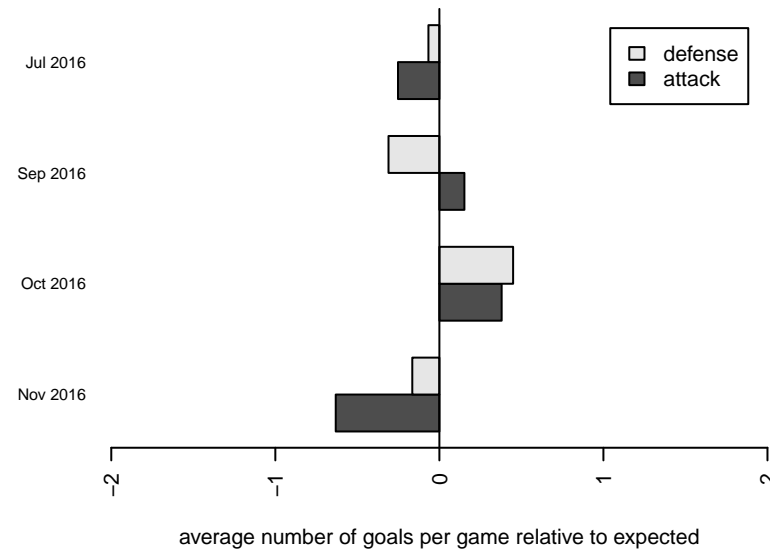

Venues played:
 2016 Surf Cup Black U15
 2016 SCDL FI1 U15
 2016 Nomads Thanksgiving 1st Division U15

San Diego Surf SC Academy Select B02
 Dots are actual minus expected GF (blue circles) and GA (red triangles).
 Blue line is smoothed change in attack strength. Red is smoothed change in defense strength.

**attack and defense variance (black dot)
relative to other teams
and top 10 in region**

**attack and defense rating
relative to others at age
and all opponents in last 13 months**

**attack and defense rating
relative to others at age
and all opponents in last 13 months**

Performance relative to 13 month average

Performance relative to 13 month average

Distribution of opponents
 Red = Lose zone, Blue = Win zone, Green = Even
 Black line separates win/lose zones

lot. A=Neither has attack advantage, B=Opponent has both attack and defense advantage, C=Opponent has both attack and defense disadvantage, D=Both have